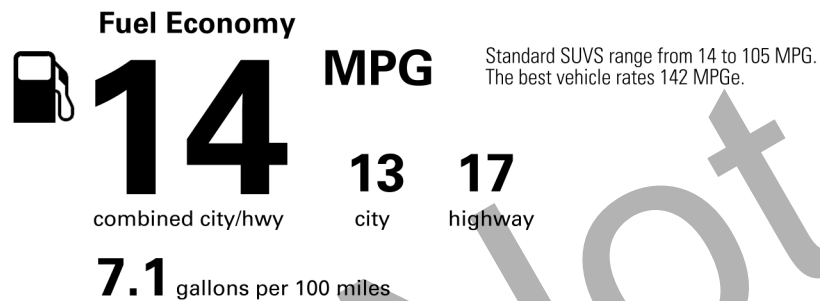

**STANDARD EQUIPMENT**

**MECHANICAL & PERFORMANCE**

- 5.7L Dohc 32valve Iforce V8 W/Dual Independent Vvt-I; 381 Hp/401 Lb.Ft. Torque
- Multi-Mode 4wd With Locking Center Diff
- 6-Speed Automatic Transmission W/ Ect-I, Up/Dowhill Shift Logic And Tow/Haul Mode
- Trd Tuned Bilstein Front And Rear Shocks
- Trd Tuned Front And Rear Anti-Sway Bars
- Fr&Rr Independent Dbl-Wishbone Suspension
- Tow Hitch Receiver W/ 4/7-Pin Connector

\$ 56,440.00

**SOUTHEAST TOYOTA DISTRIBUTORS, LLC**

TOTAL FROM MANUFACTURER'S LABEL \$ 62,160.00  
 DISTRIBUTOR'S OPTIONS

FP501 Southeast Toyota Distributor Plus Includes:  
 Certified Technician 46 Point Quality Inspection  
 Digital Picture Asset Program 0.00

**EPA DOT Fuel Economy and Environment**

Gasoline Vehicle

**You spend \$6,000**  
 more in fuel costs over 5 years compared to the average new vehicle.

**Annual fuel cost \$2,500**

Actual results will vary for many reasons, including driving conditions and how you drive and maintain your vehicle. The average new vehicle gets 27 MPG and costs \$6,500 to fuel over 5 years. Cost estimates are based on 15,000 miles per year at \$2.35 per gallon. MPGe is miles per gasoline gallon equivalent. Vehicle emissions are a significant cause of climate change and smog.