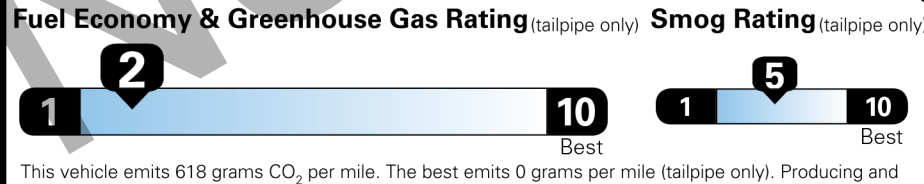

Actual results will vary for many reasons, including driving conditions and how you drive and maintain your vehicle. The average new vehicle gets 27 MPG and costs $6,500 to fuel over 5 years. Cost estimates are based on 15,000 miles per year at $2.35 per gallon. MPGe is miles per gasoline gallon equivalent. Vehicle emissions are a significant cause of climate change and smog.

fuelconomy.gov
Calculate personalized estimates and compare vehicles

The New Vehicle Limited Warranty provides 3-year/36,000-mile basic coverage, 5-year/60,000-mile powertrain coverage, plus 5-year/unlimited mile corrosion perforation coverage. See Warranty and Maintenance Guide for details. An extended service contract may be available for the vehicle. Ask dealer for details. Manufacturer's suggested retail price includes manufacturer's recommended pre-delivery service. Gasoline license and title fees, applicable federal, state and local taxes and dealer and distributor options and accessories are not included in the manufacturer's suggested retail price

ToyotaCare, which covers normal factory scheduled maintenance for two years or 25,000 miles, whichever occurs first, is included as part of the sales price of the vehicle for qualifying buyers. See participating dealer for eligibility and coverage details.

DELIVERY, PROCESSING AND HANDLING FEE	1,395.00
TOTAL	$ 62,160.00

~ ~ ~ 36 Month/36,000 Mile Limited Warranty ~ ~ ~
On All Southeast Toyota Distributors, LLC, Options
For Inquires, Call 1-800-301-6859

TOTAL DISTRIBUTOR'S OPTIONS	$ 0.00
DESTINATION FUEL SURCHARGE	0.00
TOTAL	$ 62,160.00

DELIVERED BY TRUCK TO: 39049

LUGOFF TOYOTA
878 HIGHWAY 1 SOUTH
LUGOFF, SC 29078

F100